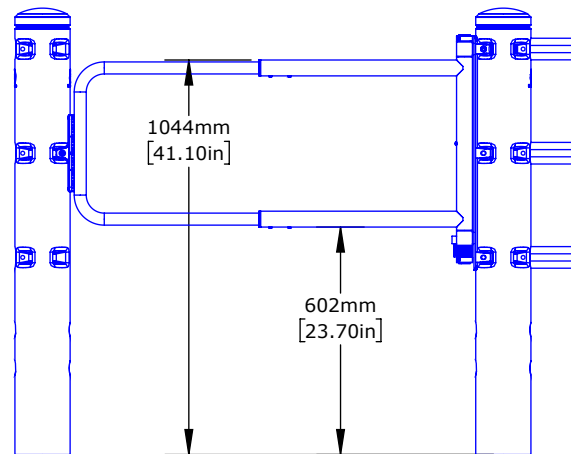

806mm

**V3 GATE RANGE
PEDESTRIAN BARRIER DESIGN**

Peabody, MA 01960, USA
+1 (800) 800 8503
customer@mc cue.com

Milton Keynes, United Kingdom
+44 (0)1908 365 511
uksales@mc cue.com

Xiamen, Fujian, China
+86-592-2200790