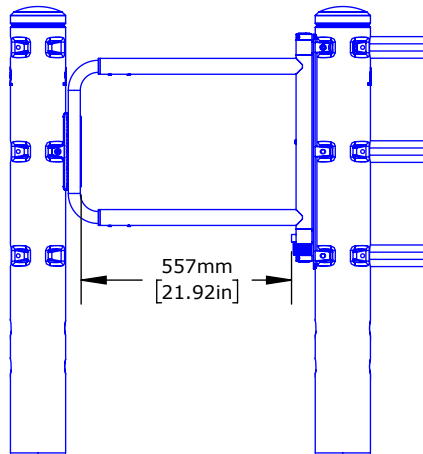

806mm

**V3 GATE RANGE
PEDESTRIAN BARRIER DESIGN**

Peabody, MA 01960, USA
+1 (800) 800 8503
customer@mc cue.com

Milton Keynes, United Kingdom
+44 (0)1908 365 511
uksales@mc cue.com

Xiamen, Fujian, China
+86-592-2200790