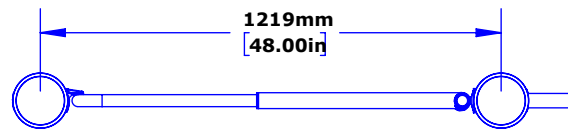

806mm

**V3 GATE RANGE
PEDESTRIAN BARRIER DESIGN**

Peabody, MA 01960, USA
+1 (800) 800 8503
customer@mc cue.com

Milton Keynes, United Kingdom
+44 (0)1908 365 511
uksales@mc cue.com

Xiamen, Fujian, China
+86-592-2200790