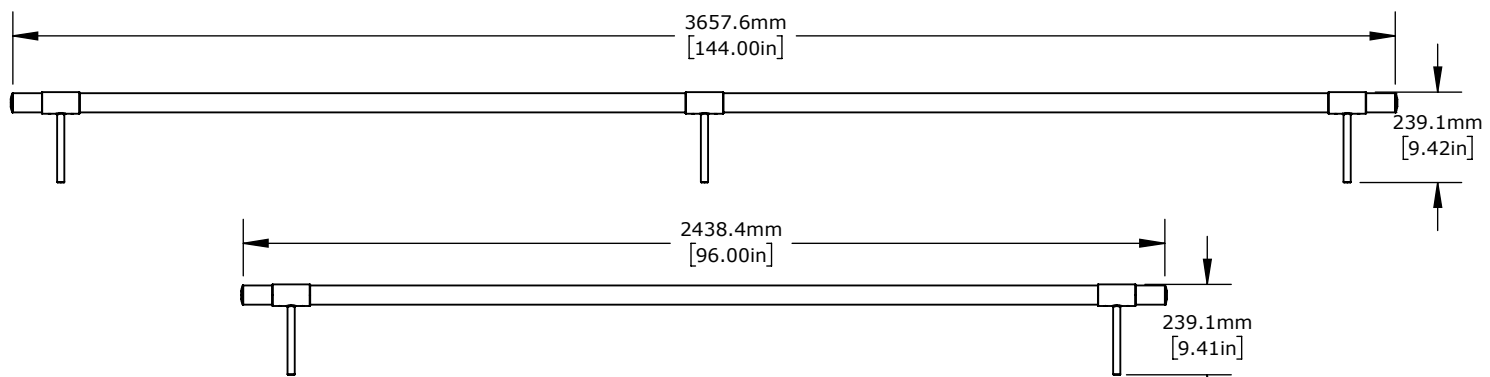

**ISOMETRIC VIEW**  
**SCALE: 1:8**

**Mounting Details**  
**SCALE: 1:8**

**FRONT VIEW**  
**SCALE: 1:8**

**PROPRIETARY-CONFIDENTIAL:** This document contains information proprietary to McCue Corporation. This information is not to be used in any way, disclosed to others or reproduced, in whole or in part, except as expressly authorized in writing by McCue Corporation. Any reproduction of this document, in whole or in part, must include this notice.

<b>Stainless Steel Rail Customer Drawing</b>	
	
Peabody, MA 01960, USA +1 (800) 800 8503 <a href="mailto:customer@mc cue.com">customer@mc cue.com</a>	
Milton Keynes, United Kingdom +44 (0)1908 365 511 <a href="mailto:uksales@mc cue.com">uksales@mc cue.com</a>	
Xiamen, Fujian, China +86-592-2200790	
<a href="http://mc cue.com">mc cue.com</a>   	