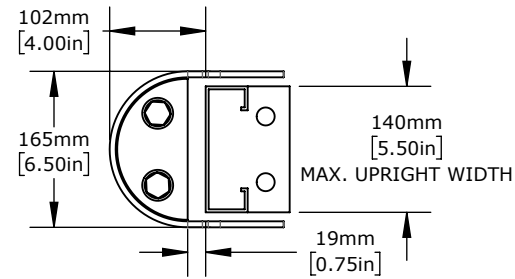

10" Shock Absorbing Rack Guard for Standard Racks

16" Shock Absorbing Rack Guard for Standard Racks

16" Shock Absorbing Rack Guard for Wide Racks

CSRG-SHOCK-10-KIT

CSRG-SHOCK-16-KIT

Top View - Standard Racks