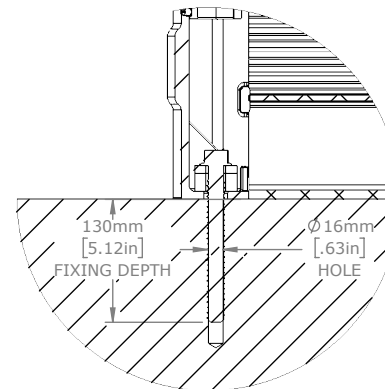

Fixing Detail

PROPRIETARY-CONFIDENTIAL: This document contains information proprietary to McCue Corporation. This information is not to be used in any way, disclosed to others or reproduced, in whole or in part, except as expressly authorized in writing by McCue Corporation. Any reproduction of this document, in whole or in part, must include this notice.

Rack End Protection Customer Drawing	
McCue	
Peabody, MA 01960, USA +1 (800) 800 8503 customer@mc cue.com	
Milton Keynes, United Kingdom +44 (0)1908 365 511 uksales@mc cue.com	
Xiamen, Fujian, China +86-592-2200790	
mc cue.com