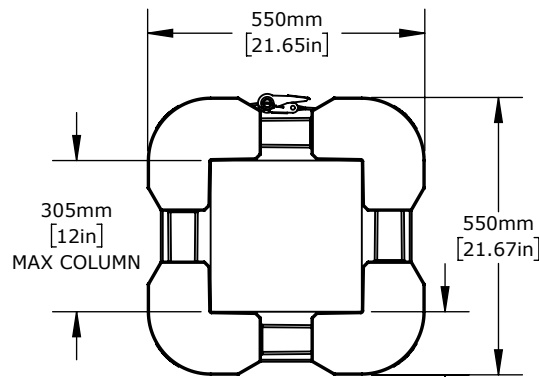

Column Guard Kit
Part #: CG-K-812-307
Standard 4 Piece Kit

Column Guard
Minimum Column Size
[200mm x 200mm]

Column Guard
Maximum Column Size
[300mm x 300mm]

Column Guard
with 200mm [7.87in] Extenders
Fits Any Column Size

Top View

Top View

Top View
with 200mm Extender

122mm [4.80in]

PROPRIETARY-CONFIDENTIAL: This document contains information proprietary to McCue Corporation. This information is not to be used in any way, disclosed to others or reproduced, in whole or in part, except as expressly authorized in writing by McCue Corporation. Any Reproduction of this document, in whole or in part, must include this notice.