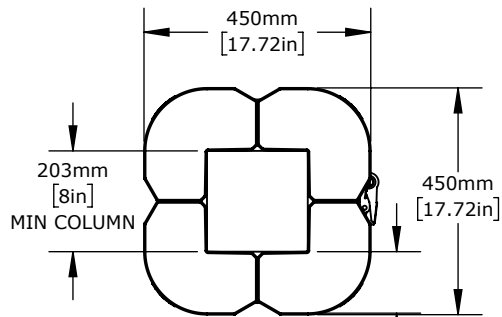

Column Guard Kit
Part #: CG-K-812-307
Standard 4 Piece Kit

Column Guard
Minimum Column Size
[200mm x 200mm]

Column Guard
Maximum Column Size
[300mm x 300mm]

Column Guard
with 200mm [7.87in] Extenders
Fits Any Column Size

Top View

Top View

Top View
with 200mm Extender

122mm [4.80in]

PROPRIETARY-CONFIDENTIAL: This document contains information proprietary to McCue Corporation. This information is not to be used in any way, disclosed to others or reproduced, in whole or in part, except as expressly authorized in writing by McCue Corporation. Any Reproduction of this document, in whole or in part, must include this notice.