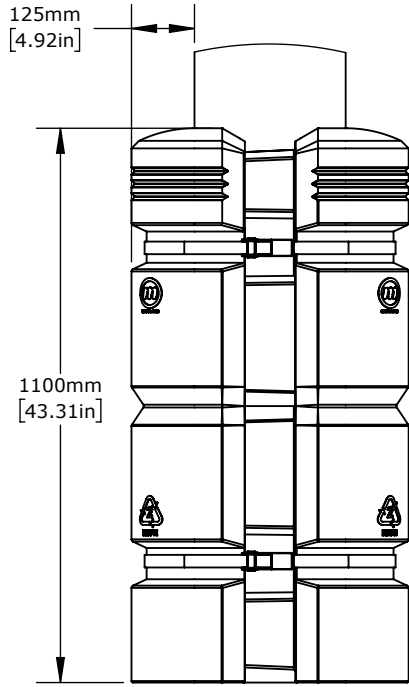

Column Guard Kit
Part #: CG-K-812-307
Standard 4 Piece Kit

Column Guard
Minimum Column Size
[200mm x 200mm]

Column Guard
Maximum Column Size
[300mm x 300mm]

Column Guard
with 200mm [7.87in] Extenders
Fits Any Column Size

Top View

Top View

Top View
with 200mm Extender

122mm [4.80in]

PROPRIETARY-CONFIDENTIAL: This document contains information proprietary to McCue Corporation. This information is not to be used in any way, disclosed to others or reproduced, in whole or in part, except as expressly authorized in writing by McCue Corporation. Any Reproduction of this document, in whole or in part, must include this notice.