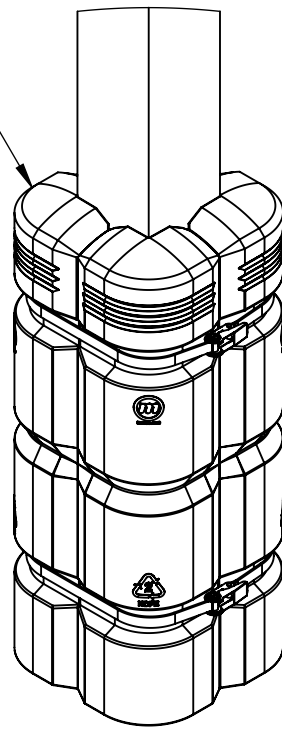

Column Guard Kit
Part #: CG-K-812-307
Standard 4 Piece Kit

Column Guard
Minimum Column Size
[200mm x 200mm]

Column Guard
Maximum Column Size
[300mm x 300mm]

Column Guard
with 200mm [7.87in] Extenders
Fits Any Column Size

Top View

Top View

Top View
with 200mm Extender

122mm [4.80in]

PROPRIETARY-CONFIDENTIAL: This document contains information proprietary to McCue Corporation. This information is not to be used in any way, disclosed to others or reproduced, in whole or in part, except as expressly authorized in writing by McCue Corporation. Any Reproduction of this document, in whole or in part, must include this notice.