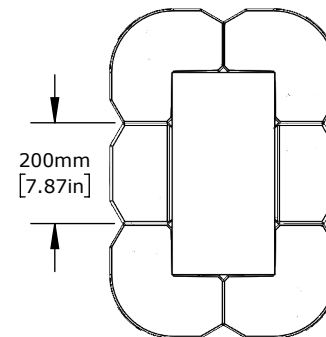

Column Guard Kit
Part #: CG-K-812-307
Standard 4 Piece Kit

Column Guard
Minimum Column Size
[200mm x 200mm]

Column Guard
Maximum Column Size
[300mm x 300mm]

Column Guard
with 200mm [7.87in] Extenders
Fits Any Column Size

Top View

Top View

Top View
with 200mm Extender

122mm [4.80in]

PROPRIETARY-CONFIDENTIAL: This document contains information proprietary to McCue Corporation. This information is not to be used in any way, disclosed to others or reproduced, in whole or in part, except as expressly authorized in writing by McCue Corporation. Any Reproduction of this document, in whole or in part, must include this notice.