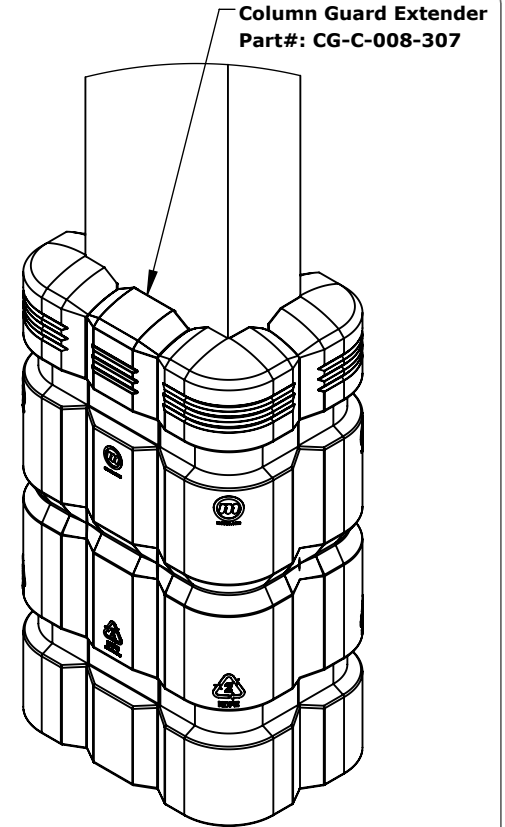

Column Guard Kit
Part #: CG-K-812-307
Standard 4 Piece Kit

Column Guard
Minimum Column Size
[200mm x 200mm]

Column Guard
Maximum Column Size
[300mm x 300mm]

Column Guard
with 200mm [7.87in] Extenders
Fits Any Column Size

Top View

Top View

Top View
with 200mm Extender

122mm [4.80in]

PROPRIETARY-CONFIDENTIAL: This document contains information proprietary to McCue Corporation. This information is not to be used in any way, disclosed to others or reproduced, in whole or in part, except as expressly authorized in writing by McCue Corporation. Any Reproduction of this document, in whole or in part, must include this notice.