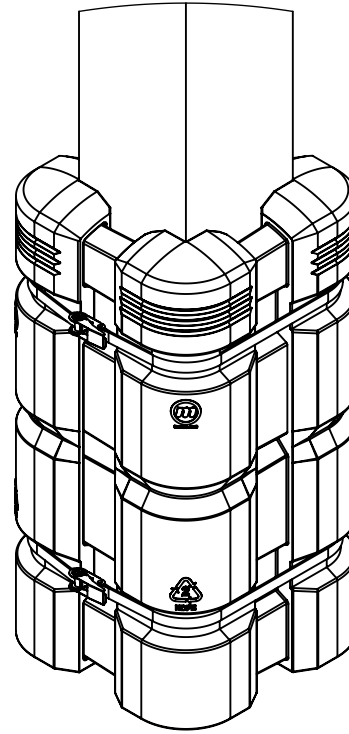

Column Guard Kit
Part #: CG-K-812-307
Standard 4 Piece Kit

Column Guard
Minimum Column Size
[200mm x 200mm]

Column Guard
Maximum Column Size
[300mm x 300mm]

Column Guard
with 200mm [7.87in] Extenders
Fits Any Column Size

Top View

Top View

Top View
with 200mm Extender

122mm [4.80in]

PROPRIETARY-CONFIDENTIAL: This document contains information proprietary to McCue Corporation. This information is not to be used in any way, disclosed to others or reproduced, in whole or in part, except as expressly authorized in writing by McCue Corporation. Any Reproduction of this document, in whole or in part, must include this notice.