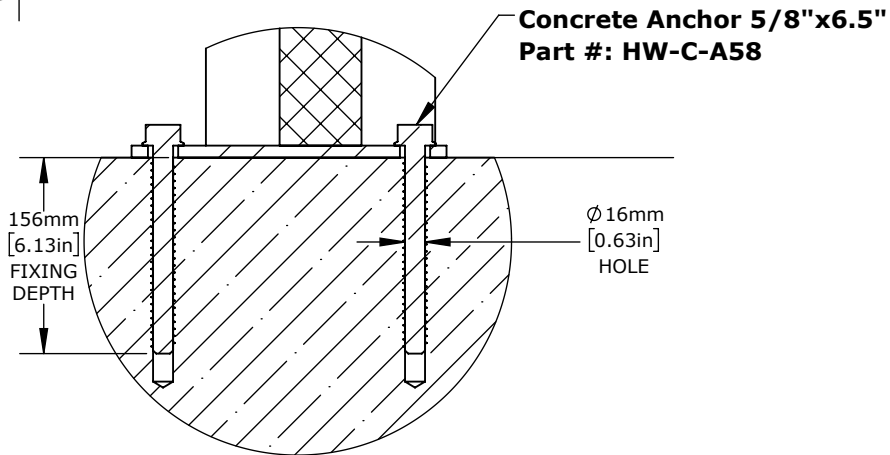

# Goal Post Kit GP-K-XXXxXXX

width (inches) x height (inches)

Call McCue Customer Service for  
size and price information

Fixing Detail

**PROPRIETARY-CONFIDENTIAL:** This document contains information proprietary to McCue Corporation. This information is not to be used in any way, disclosed to others or reproduced, in whole or in part, except as expressly authorized in writing by McCue Corporation. Any reproduction of this document, in whole or in part, must include this notice.