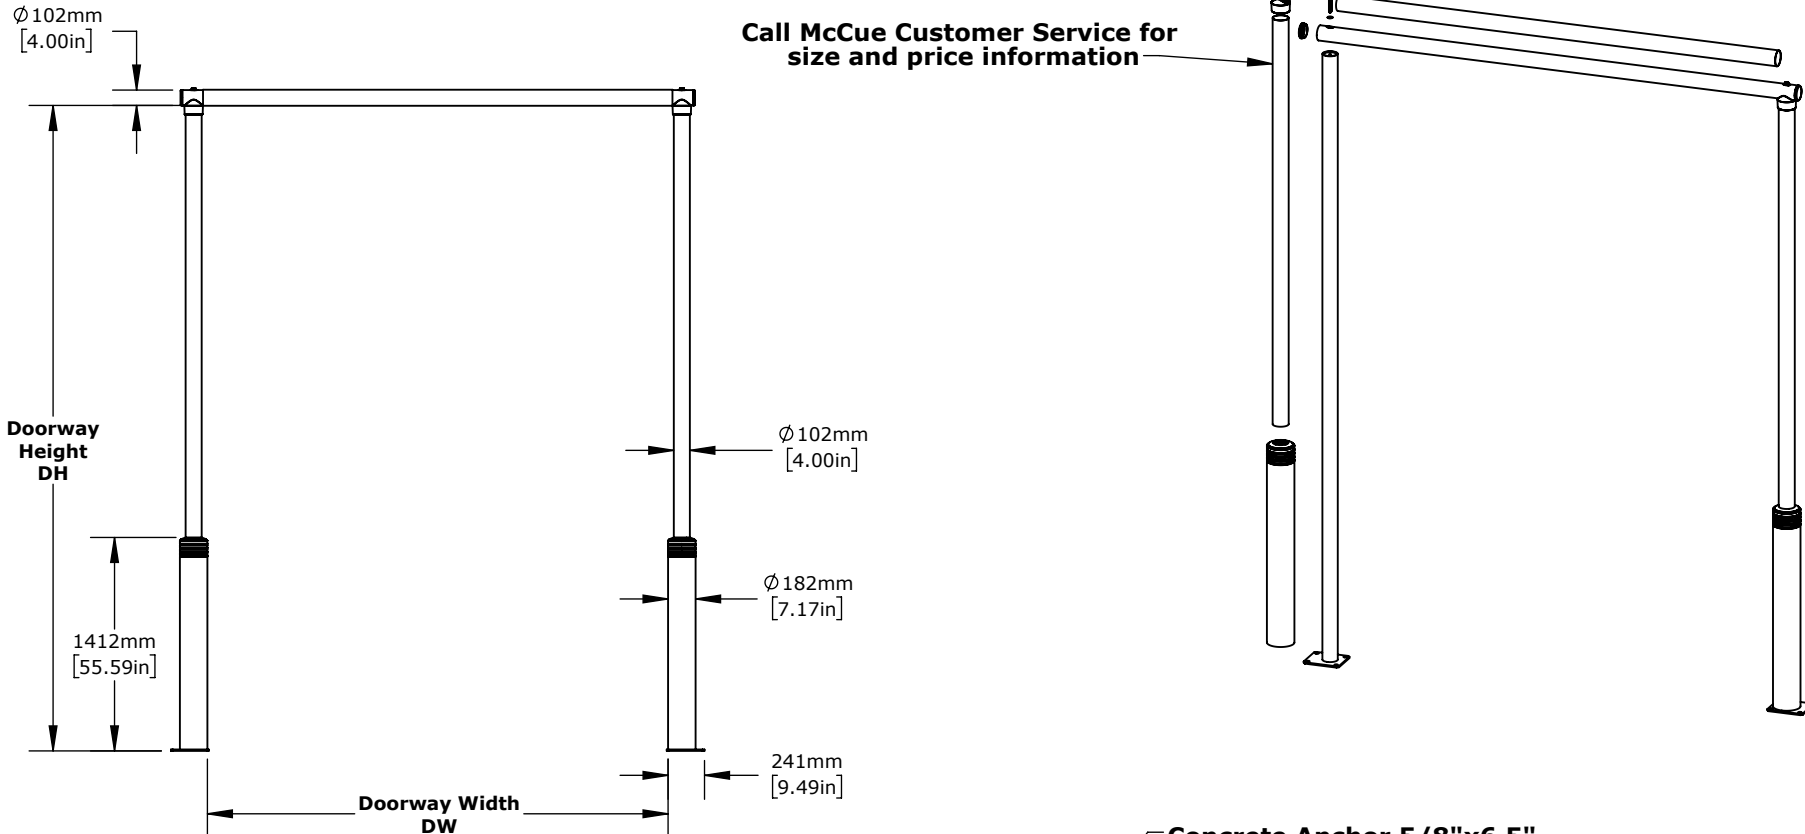

# Goal Post Kit GP-K-XXXxXXX

width (inches) x height (inches)

Call McCue Customer Service for  
size and price information

Fixing Detail

**PROPRIETARY-CONFIDENTIAL:** This document contains information proprietary to McCue Corporation. This information is not to be used in any way, disclosed to others or reproduced, in whole or in part, except as expressly authorized in writing by McCue Corporation. Any reproduction of this document, in whole or in part, must include this notice.